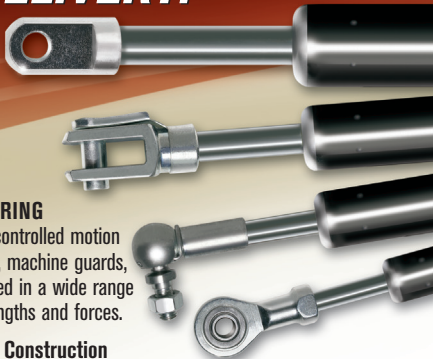

WHAT MORE CAN YOU ASK FOR? PRICED RIGHT WITH QUICK DELIVERY.

New Enertrols **GAS SPRING EGS Models** provide controlled motion for lids, hoods, hatches, machine guards, panels and more. Offered in a wide range of body sizes, stroke lengths and forces.

- > Solid, Long Life Construction
- > Push & Pull Type Models
- > Fixed Force or Adjustable Models
- > Variety of End Fittings & Mounting Brackets

Medical, Defense, Aerospace,
Packaging, Transportation, Furniture,
RV, Printing, Amusement and More